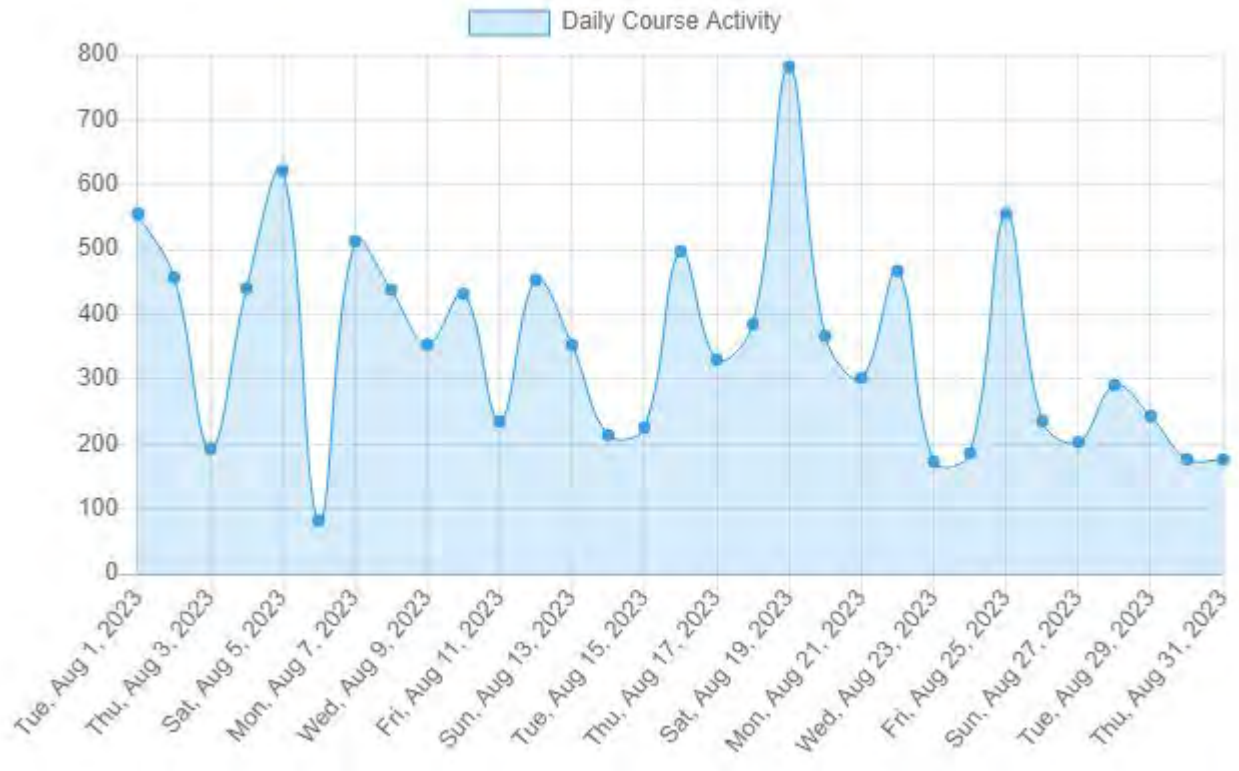

## UniversalClass Site Usage Report

August 1, 2023 - August 31, 2023

**68**  
New Registrations

**137**  
New Courses Started

**2,660**  
Videos Watched

**376**  
Login Sessions

**3,933**  
Lessons Viewed

**3,764**  
Student Submissions

# Daily Usage

From August 1, 2023 To August 31, 2023

# Monthly Usage

---

From August 1, 2023 To August 31, 2023

---

# Top 15 Most Active Courses

---

From August 1, 2023 To August 31, 2023

973 Course Activity

Sociology 101

411 Course Activity

Excel 2021

386 Course Activity