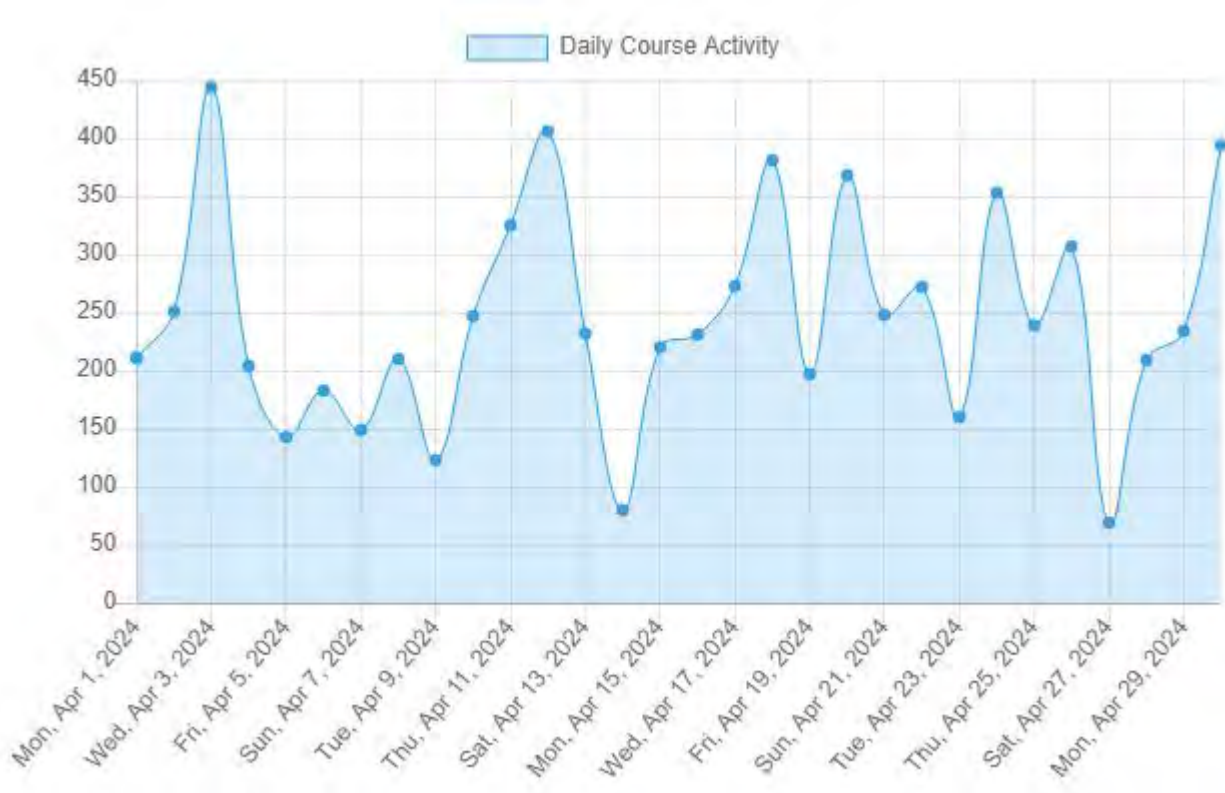

## UniversalClass Site Usage Report

April 01, 2024 - April 30, 2024

66

New Registrations

153

New Courses Started

1,959

Videos Watched

387

Login Sessions

2,423

Lessons Viewed

2,365

Student Submissions

# Daily Usage

From April 01, 2024 To April 30, 2024

# Monthly Usage

From April 01, 2024 To April 30, 2024

---